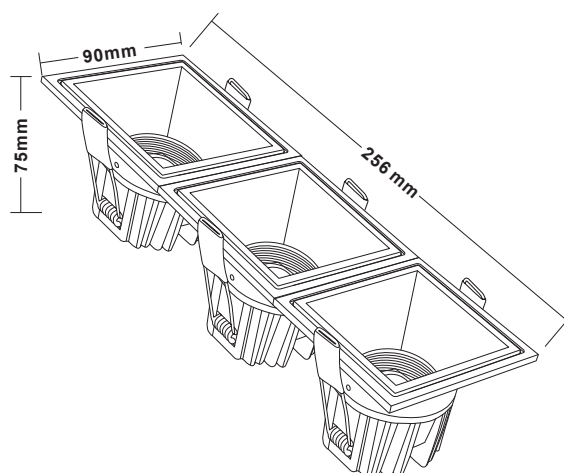

TECHNICAL DATA

TYPE

Professional LED for Interior Lighting.

PRO	CRI ≥ 80	
IP65		
220-240V 50/60Hz		30000h

DIMENSION DRAW

Model:	Fancy Triple
Format:	Square
Location:	Interior
Wattage:	30W
Materials:	Aluminum
Led Color:	3000K / 4000K / 6500K
Product Dimension:	Φ256*90*73
Cut-Out size:	Φ245*75
IP Code:	65
Fixation:	Recessed
CRI :	80
Lumen Output:	3,000LM
Frequency:	50/60 Hz
Beam Angle:	15/24/38°

INDOOR